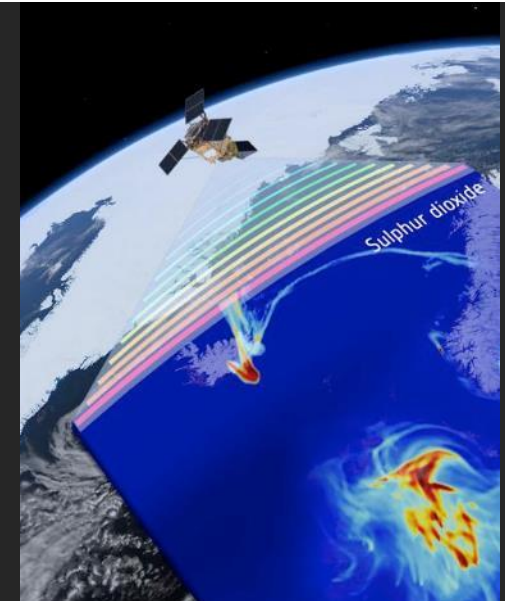

Our focus.

Solar Arrays

Launcher Structures

Instruments

Laser Satcom

Climate and Air Quality

Technologies in the coming period

Area	Technology	Programme / partners
Solar Arrays	Low-cost, high-power SA for constellations	Satellite integrators PVA providers, substrate manufacturers,
Laser Satcom	QKD ground stations Feeder links Air terminals	WP 23-24; operators, system integrators, technology providers
Instruments, Climate and Air Quality	Constellations, methane detection	Satellite (equipment), science, technology providers
Launchers	Multi-engine / reusable structures	European Launcher industries; small launchers as well as large launcher evolution