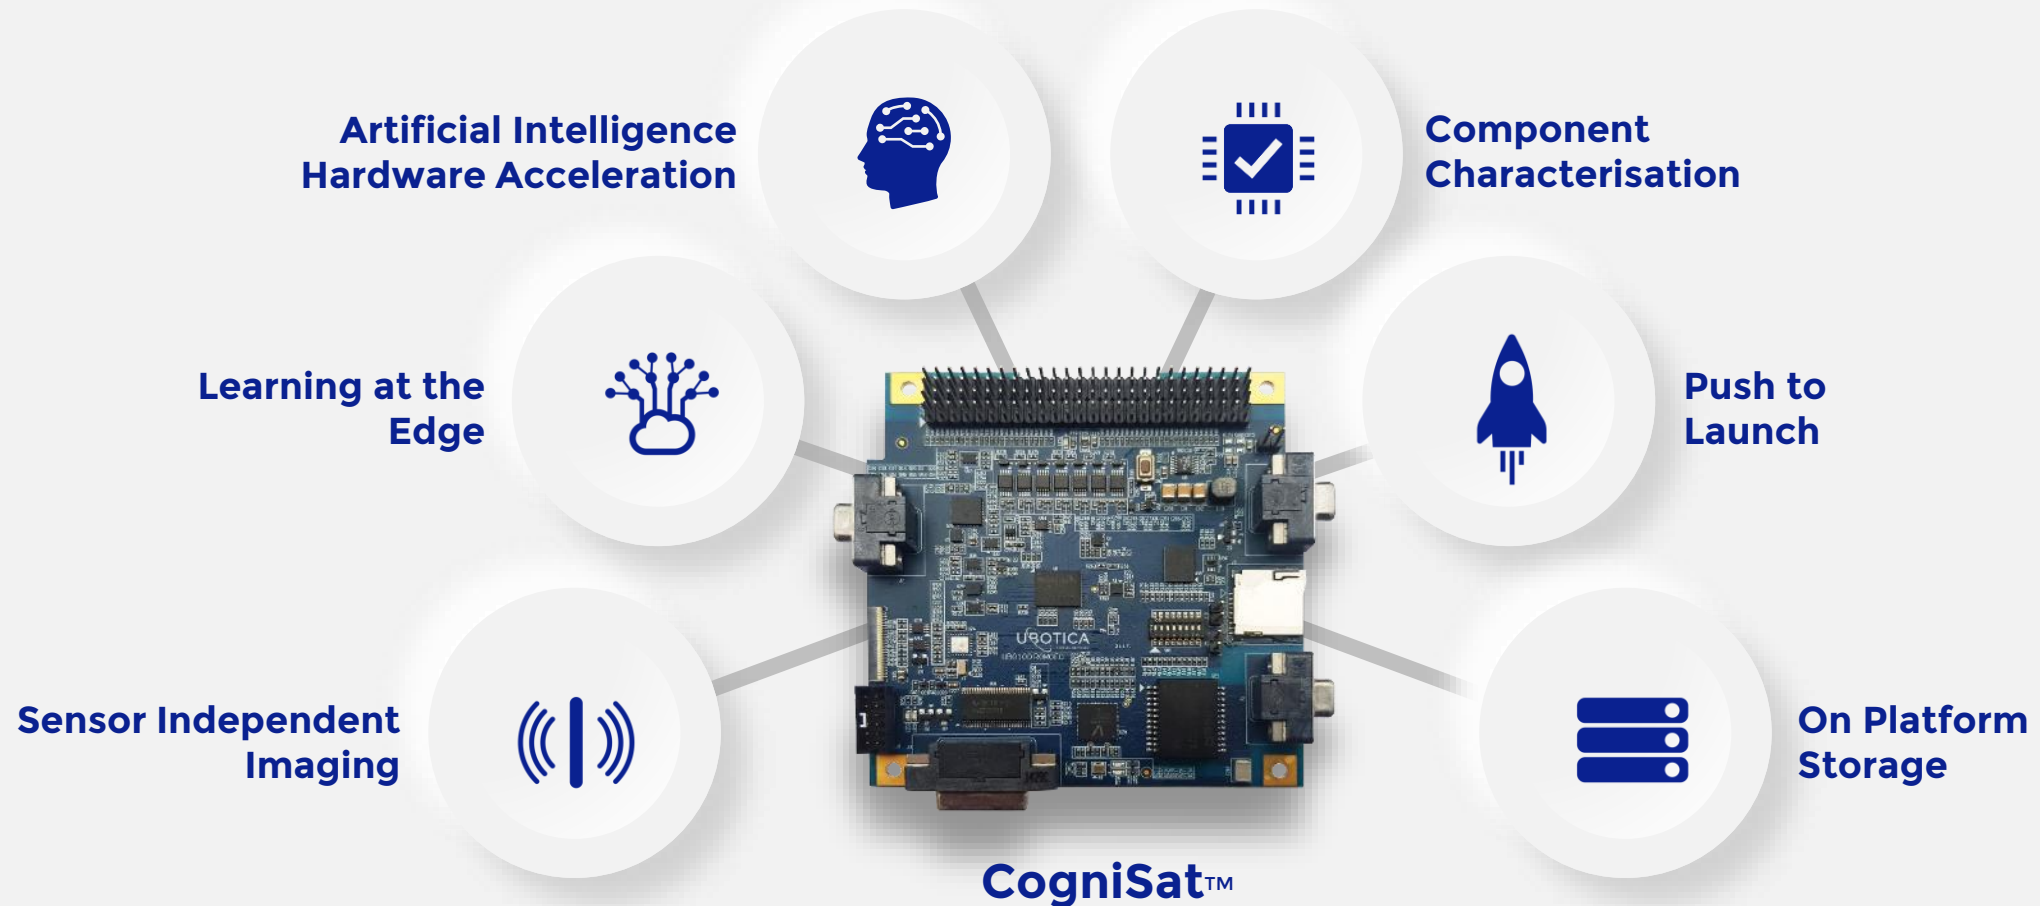

## PhiSat-1

launched September 2020  
Detecting clouds in EO data in real-time

Arianespace's Proof of  
Concept flight for the Small  
Spacecraft Mission Service  
(SSMS) with PhiSat-1 on-board

First ever On-Satellite  
Hardware Accelerated  
AI Inference

## D-Orbit ION Wild Ride

launched June 2021  
Cloud Computing on satellite

The world's first space mission  
using radiation-tolerant  
advanced heterogenous  
computing technologies

Ship detection using  
**CogniSat™**

# CogniSat™ Platform

The most comprehensive, adaptable and power efficient solution for AI on-board satellites