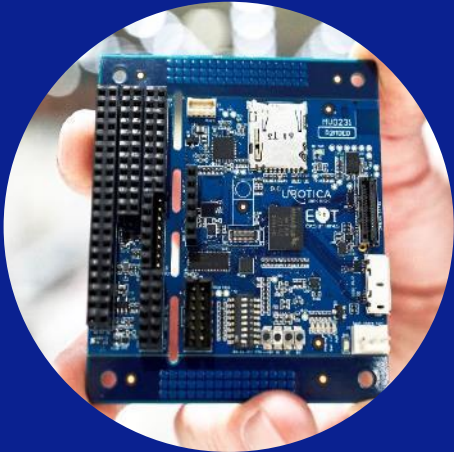

# Transforming Satellite Services through On-Board AI

## PhiSat-1

launched September 2020  
Detecting clouds in EO data in real-time

Arianespace's Proof of  
Concept flight for the Small  
Spacecraft Mission Service  
(SSMS) with PhiSat-1 on-board

First ever On-Satellite  
Hardware Accelerated  
AI Inference

## D-Orbit ION Wild Ride

launched June 2021  
Cloud Computing on satellite

The world's first space mission  
using radiation-tolerant  
advanced heterogenous  
computing technologies

Ship detection using  
**CogniSat™**